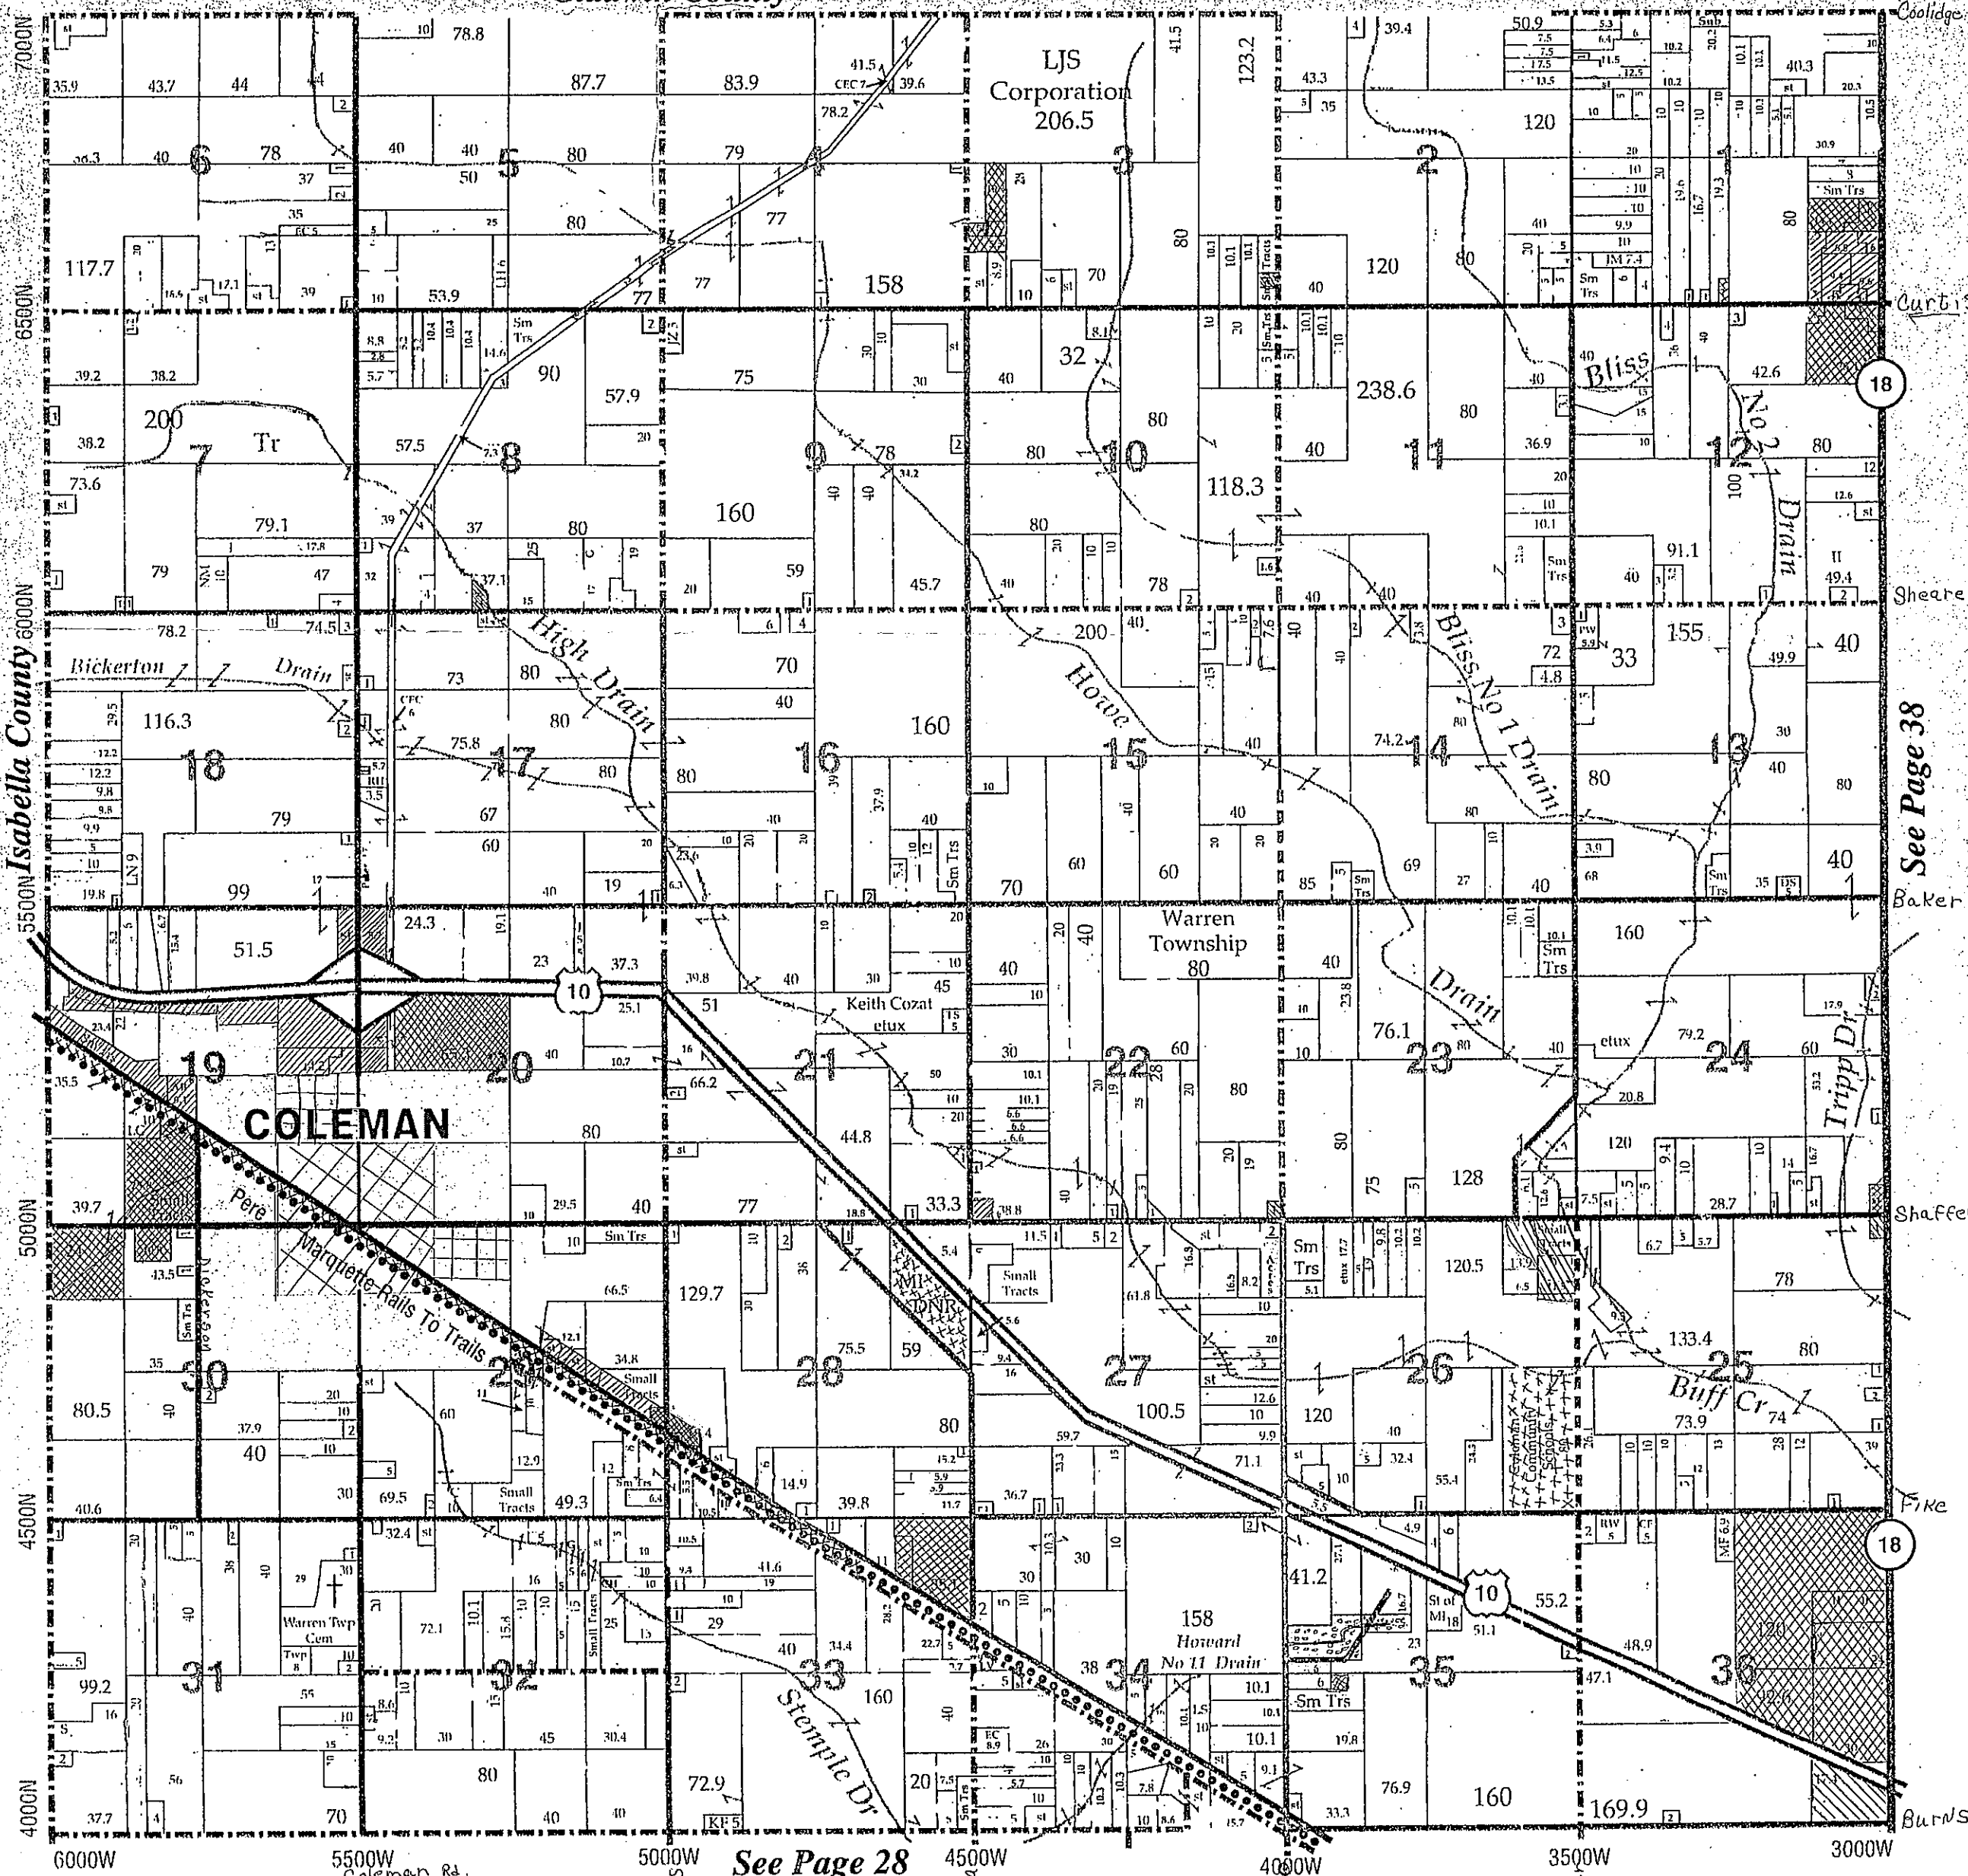

Warren

T.16N. - R.2W.

©2001 Cloud Cartographics, Inc. St. Cloud, MN 56301

Gladwin County

WARREN TOWNSHIP  
Midland County, Michigan

Zoning Map  
2005

Legend

-  Residential-Farming
-  Residential
-  Neighborhood Commercial
-  Commercial
-  Industrial
-  Recreational